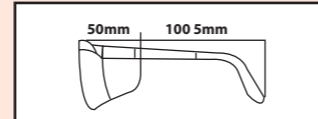

Dimension: Certificate:
Weight : 36 Grams Ansi / CE
Frame Width : 141mm
Tips Width : 100mm
Temple Length : 100.5mm

MODEL NO.: N-O	
DES.	MATERIAL
FRAME	NYLON
FRONT ARM	NYLON
TEMPLE TIPS	PC
NOSE PAD	RUBBER
SCREW 2.5*1.6*6.0	NICKEL SILVER
LENS : 2.36 (THICKNESS)	PC