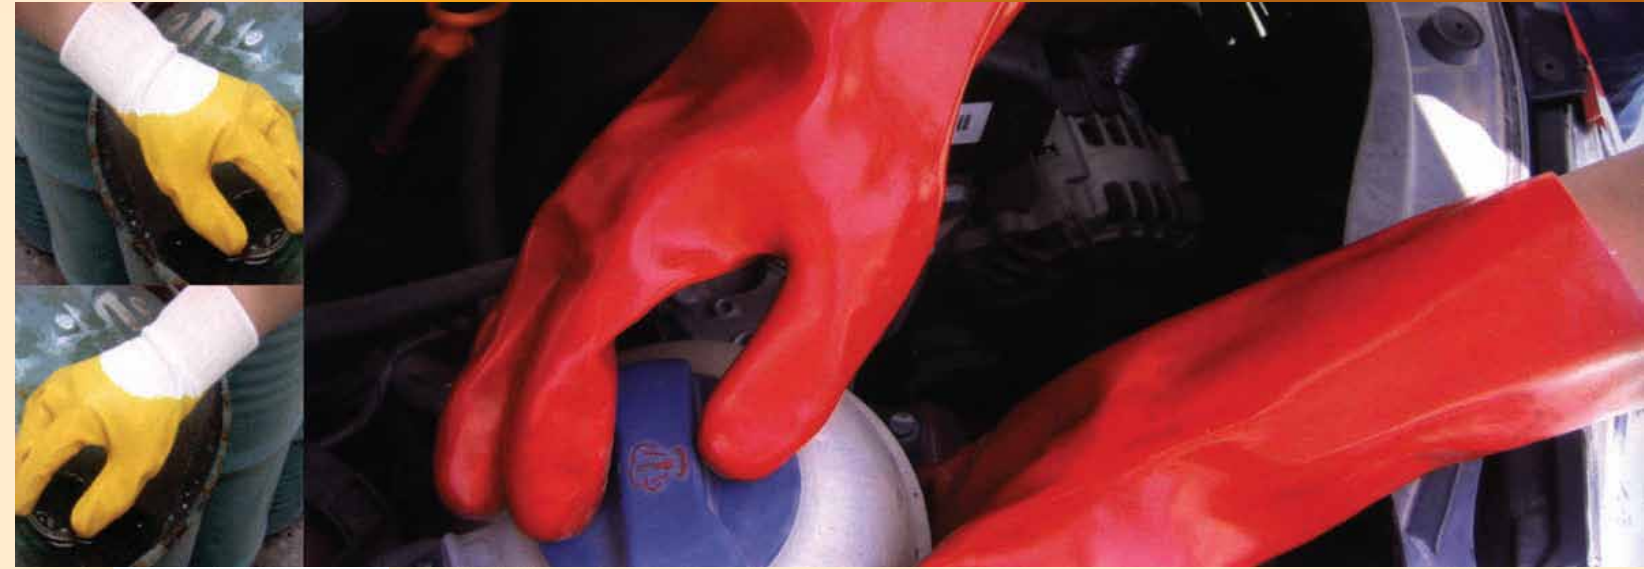

PVC RUBBER & CHEMICAL GLOVES